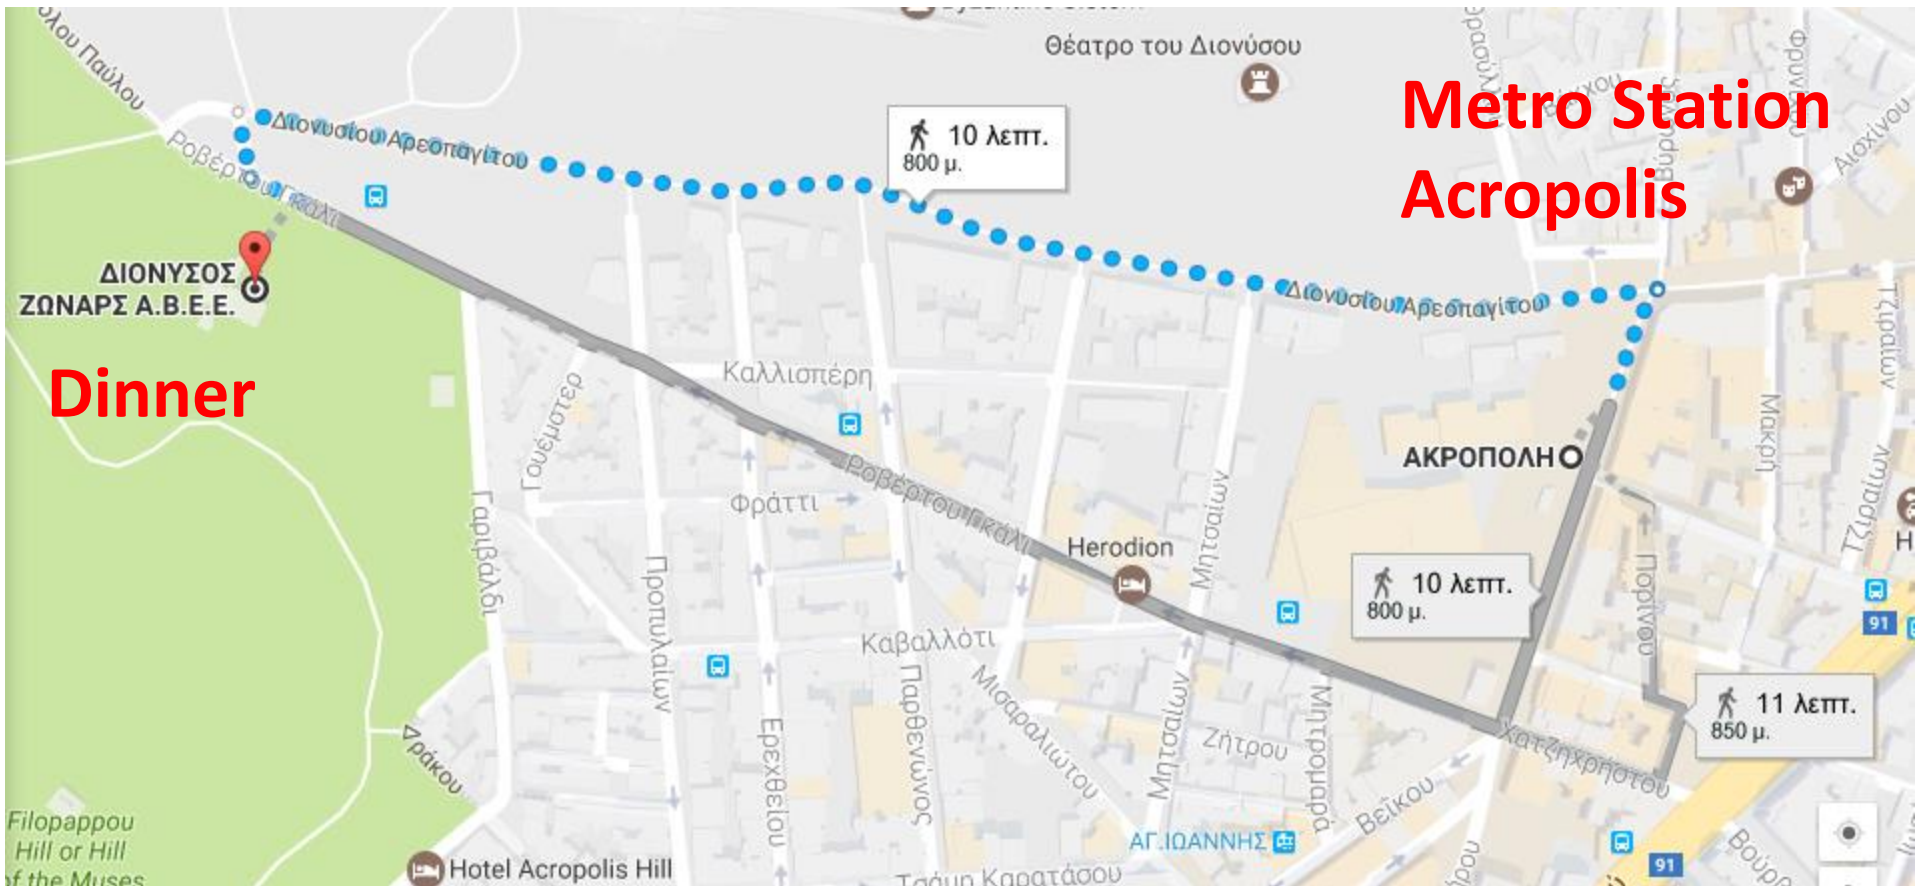

How to go to the Conference Dinner

 **Reception**

 **Venue**

 **Dinner**

Metro Station Evangelismos

Venue

In the tube

- Take the **Blue Line** towards **Aigaleo**
- **Change Lines** in **Syntagma** (1 stop after Evangelismos)
- Take **Red Line** towards **Elliniko**
- You stop at **Acropolis** station (1 stop after Syntagma)

Metro Station Acropolis

Dinner

Getting back (tube)

- Take **Red Line** towards **Anthoupoli**
- **Change Lines** in **Syntagma** (1 stop after Acropolis)
- Take the **Blue Line** towards **Airport**
- You stop at **Evangelismos** station (1 stop after Syntagma)