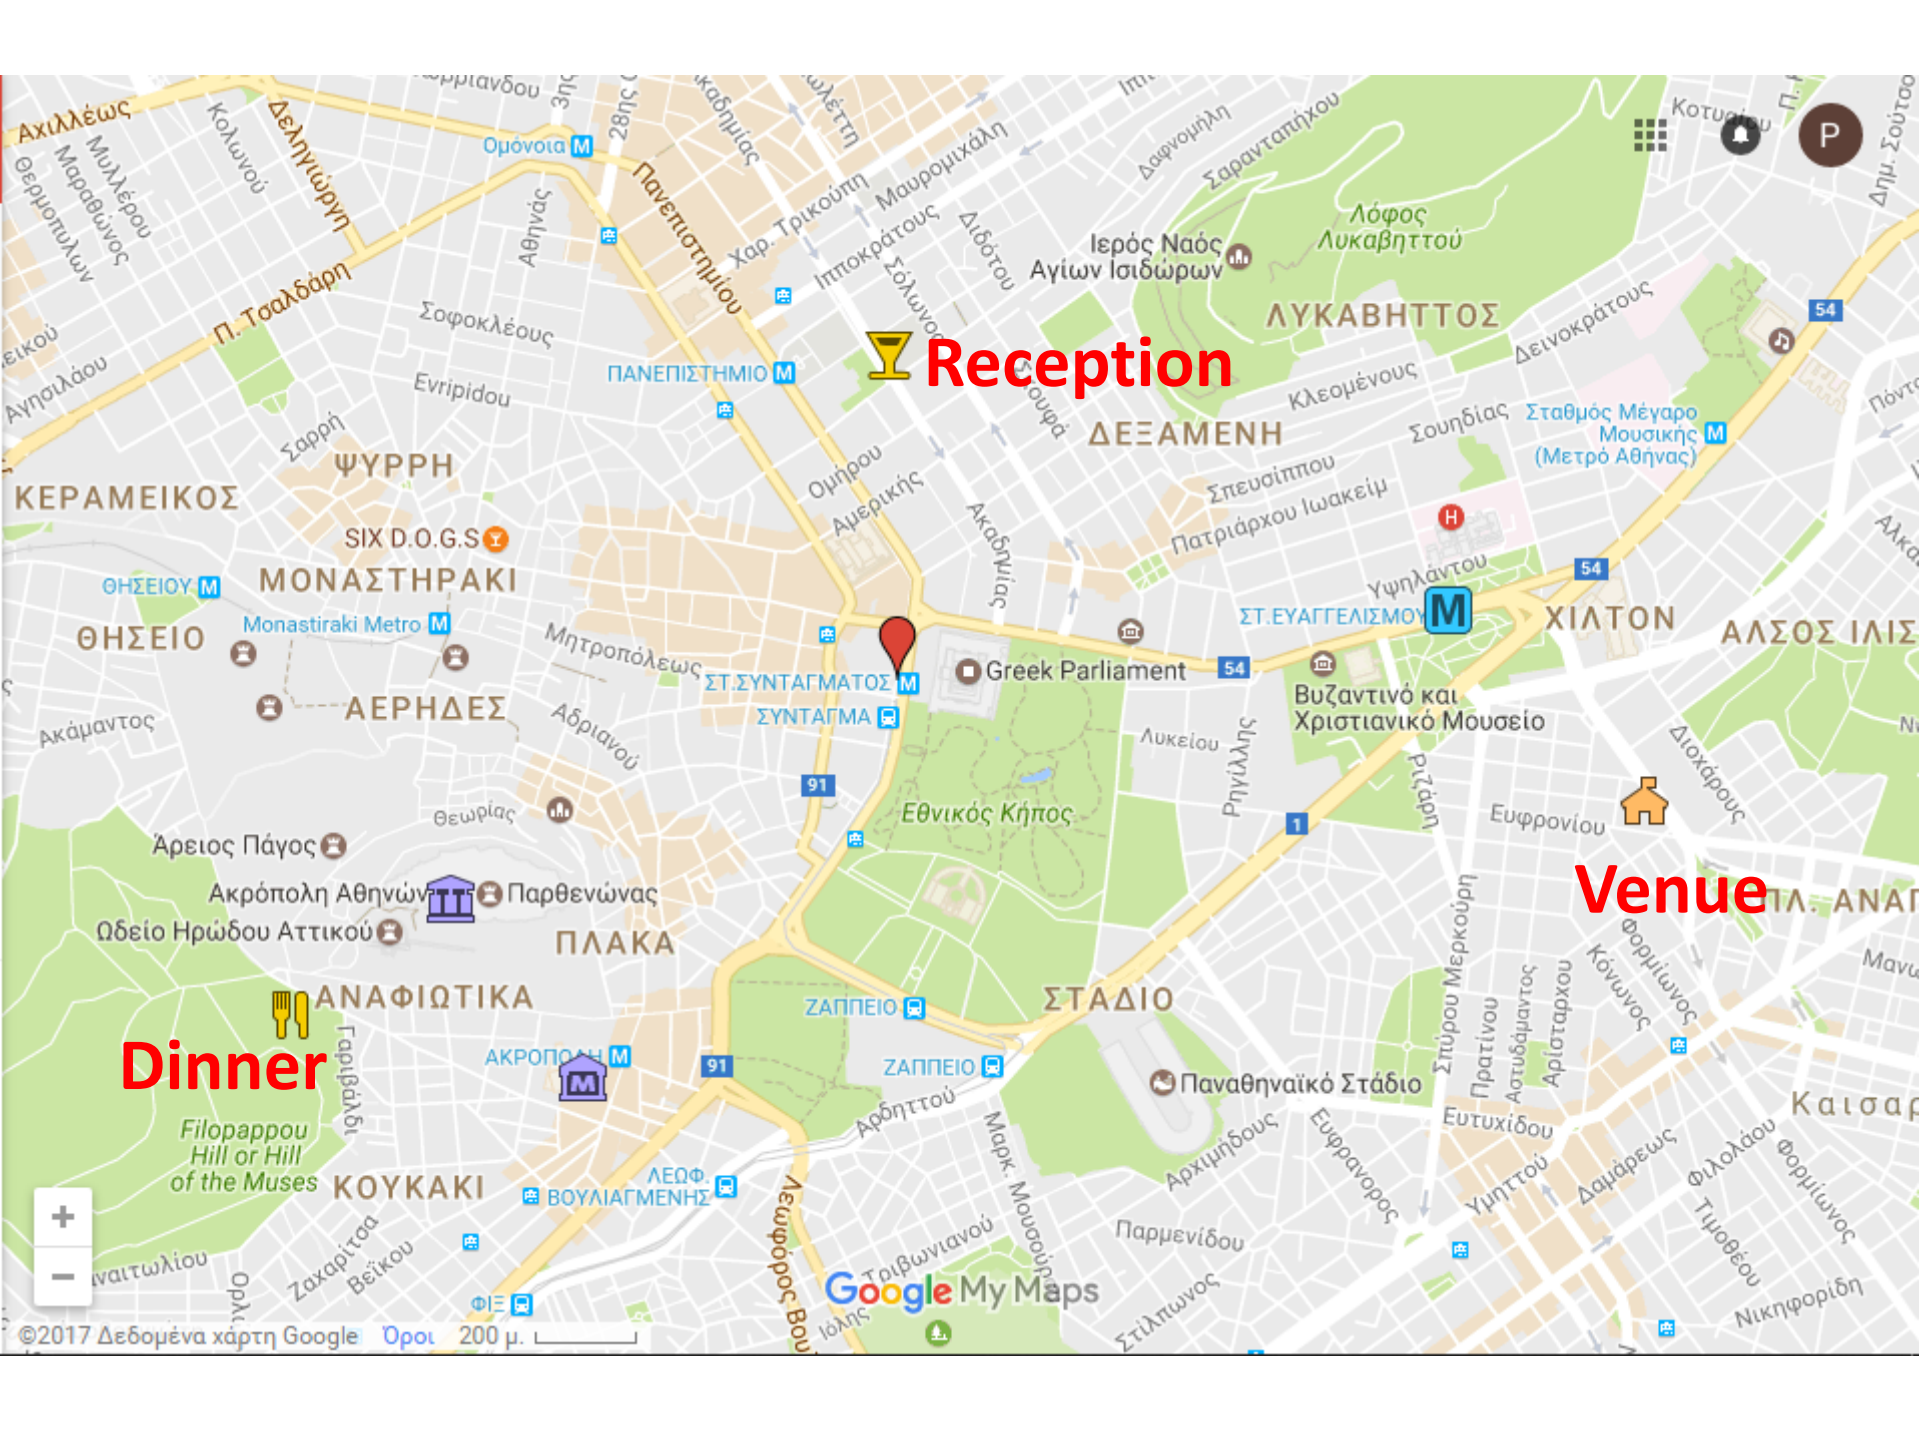

How to go to the Conference Dinner

 **Reception**

 **Venue**

 **Dinner**

Metro Station Evangelismos

Venue

In the tube

- Take the **Blue Line** towards **Aigaleo**
- **Change Lines** in **Syntagma** (1 stop after Evangelismos)
- Take **Red Line** towards **Elliniko**
- You stop at **Acropolis** station (1 stop after Syntagma)

Metro Station Acropolis

Dinner

Getting back (tube)

- Take **Red Line** towards **Anthoupoli**
- **Change Lines** in **Syntagma** (1 stop after Acropolis)
- Take the **Blue Line** towards **Airport**
- You stop at **Evangelismos** station (1 stop after Syntagma)