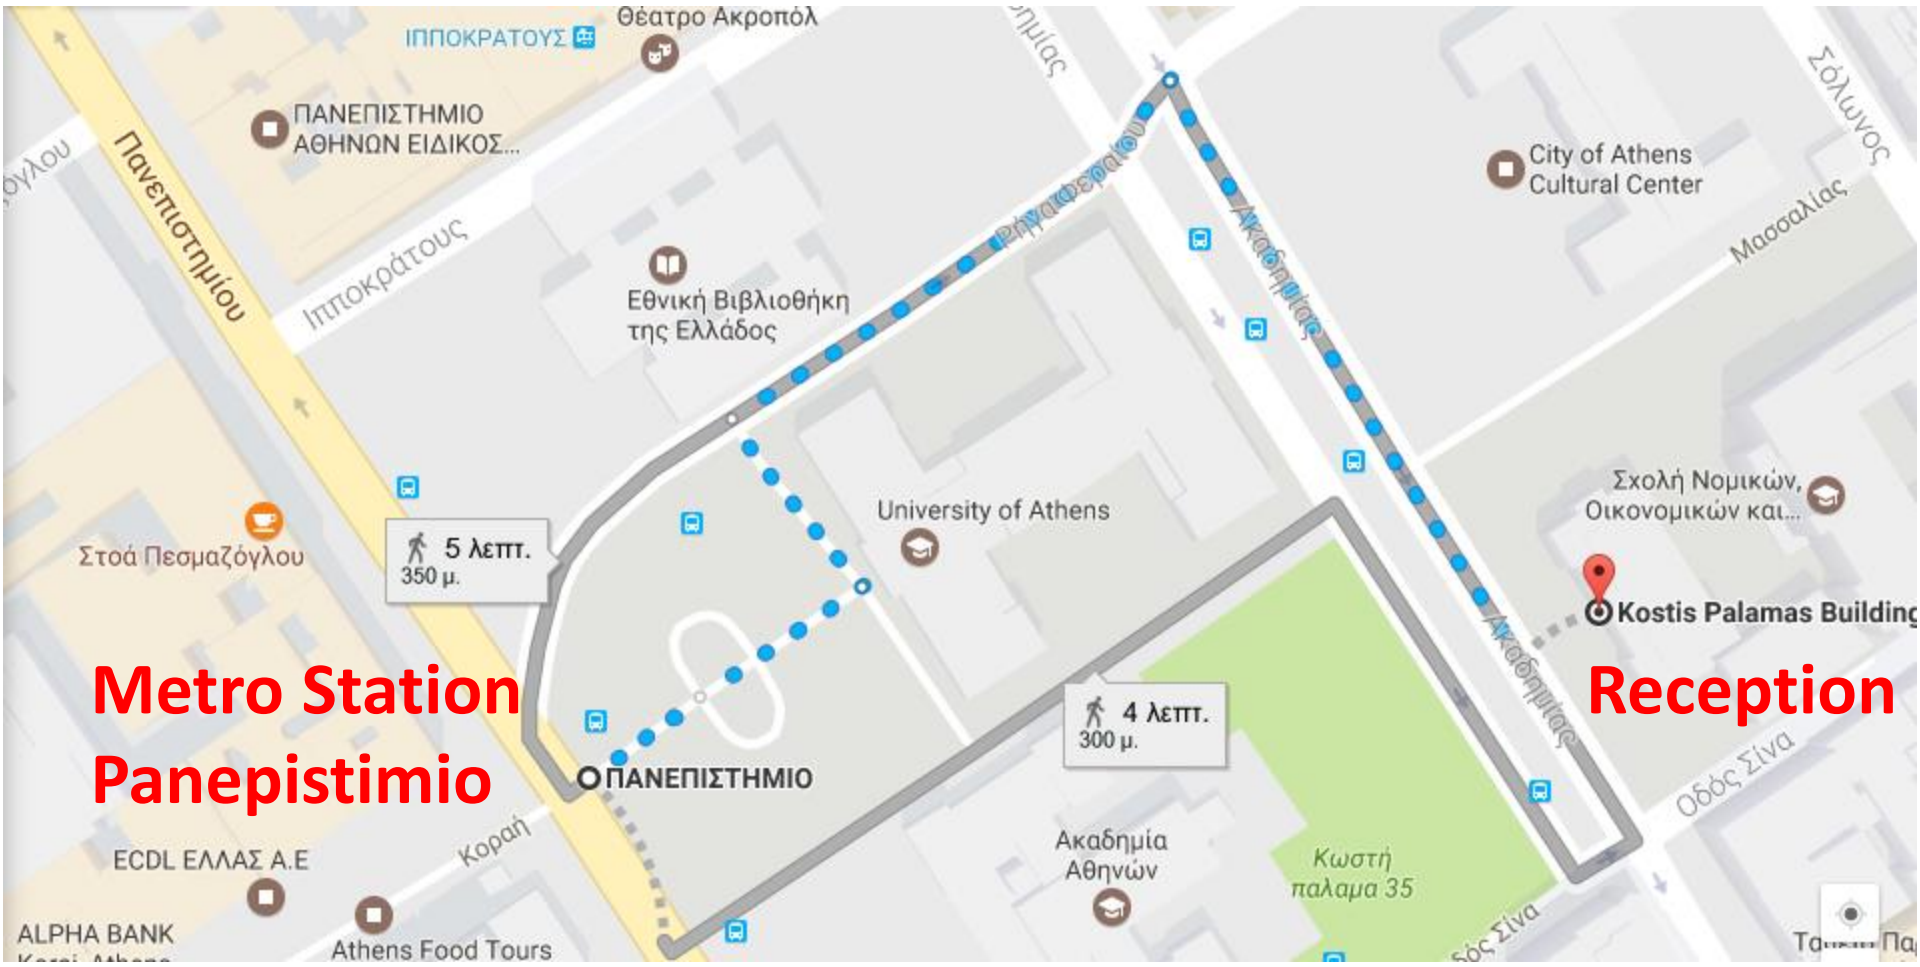

How to go to the Conference Reception

 **Reception**

 **Venue**

 **Dinner**

Metro Station Evangelismos

Venue

In the tube

- Take the **Blue Line** towards **Aigaleo**
- **Change Lines in Syntagma** (1 stop after Evangelismos)
- Take **Red Line** towards **Anthoupoli**
- You stop at **Panepistimio** station (1 stop after Syntagma)

**Metro Station
Panepistimio**

Reception

Getting back (tube)

- Take **Red Line** towards **Elliniko**
- **Change Lines** in **Syntagma** (1 stop after Panepistimio)
- Take the **Blue Line** towards **Airport**
- You stop at **Evangelismos** station (1 stop after Syntagma)