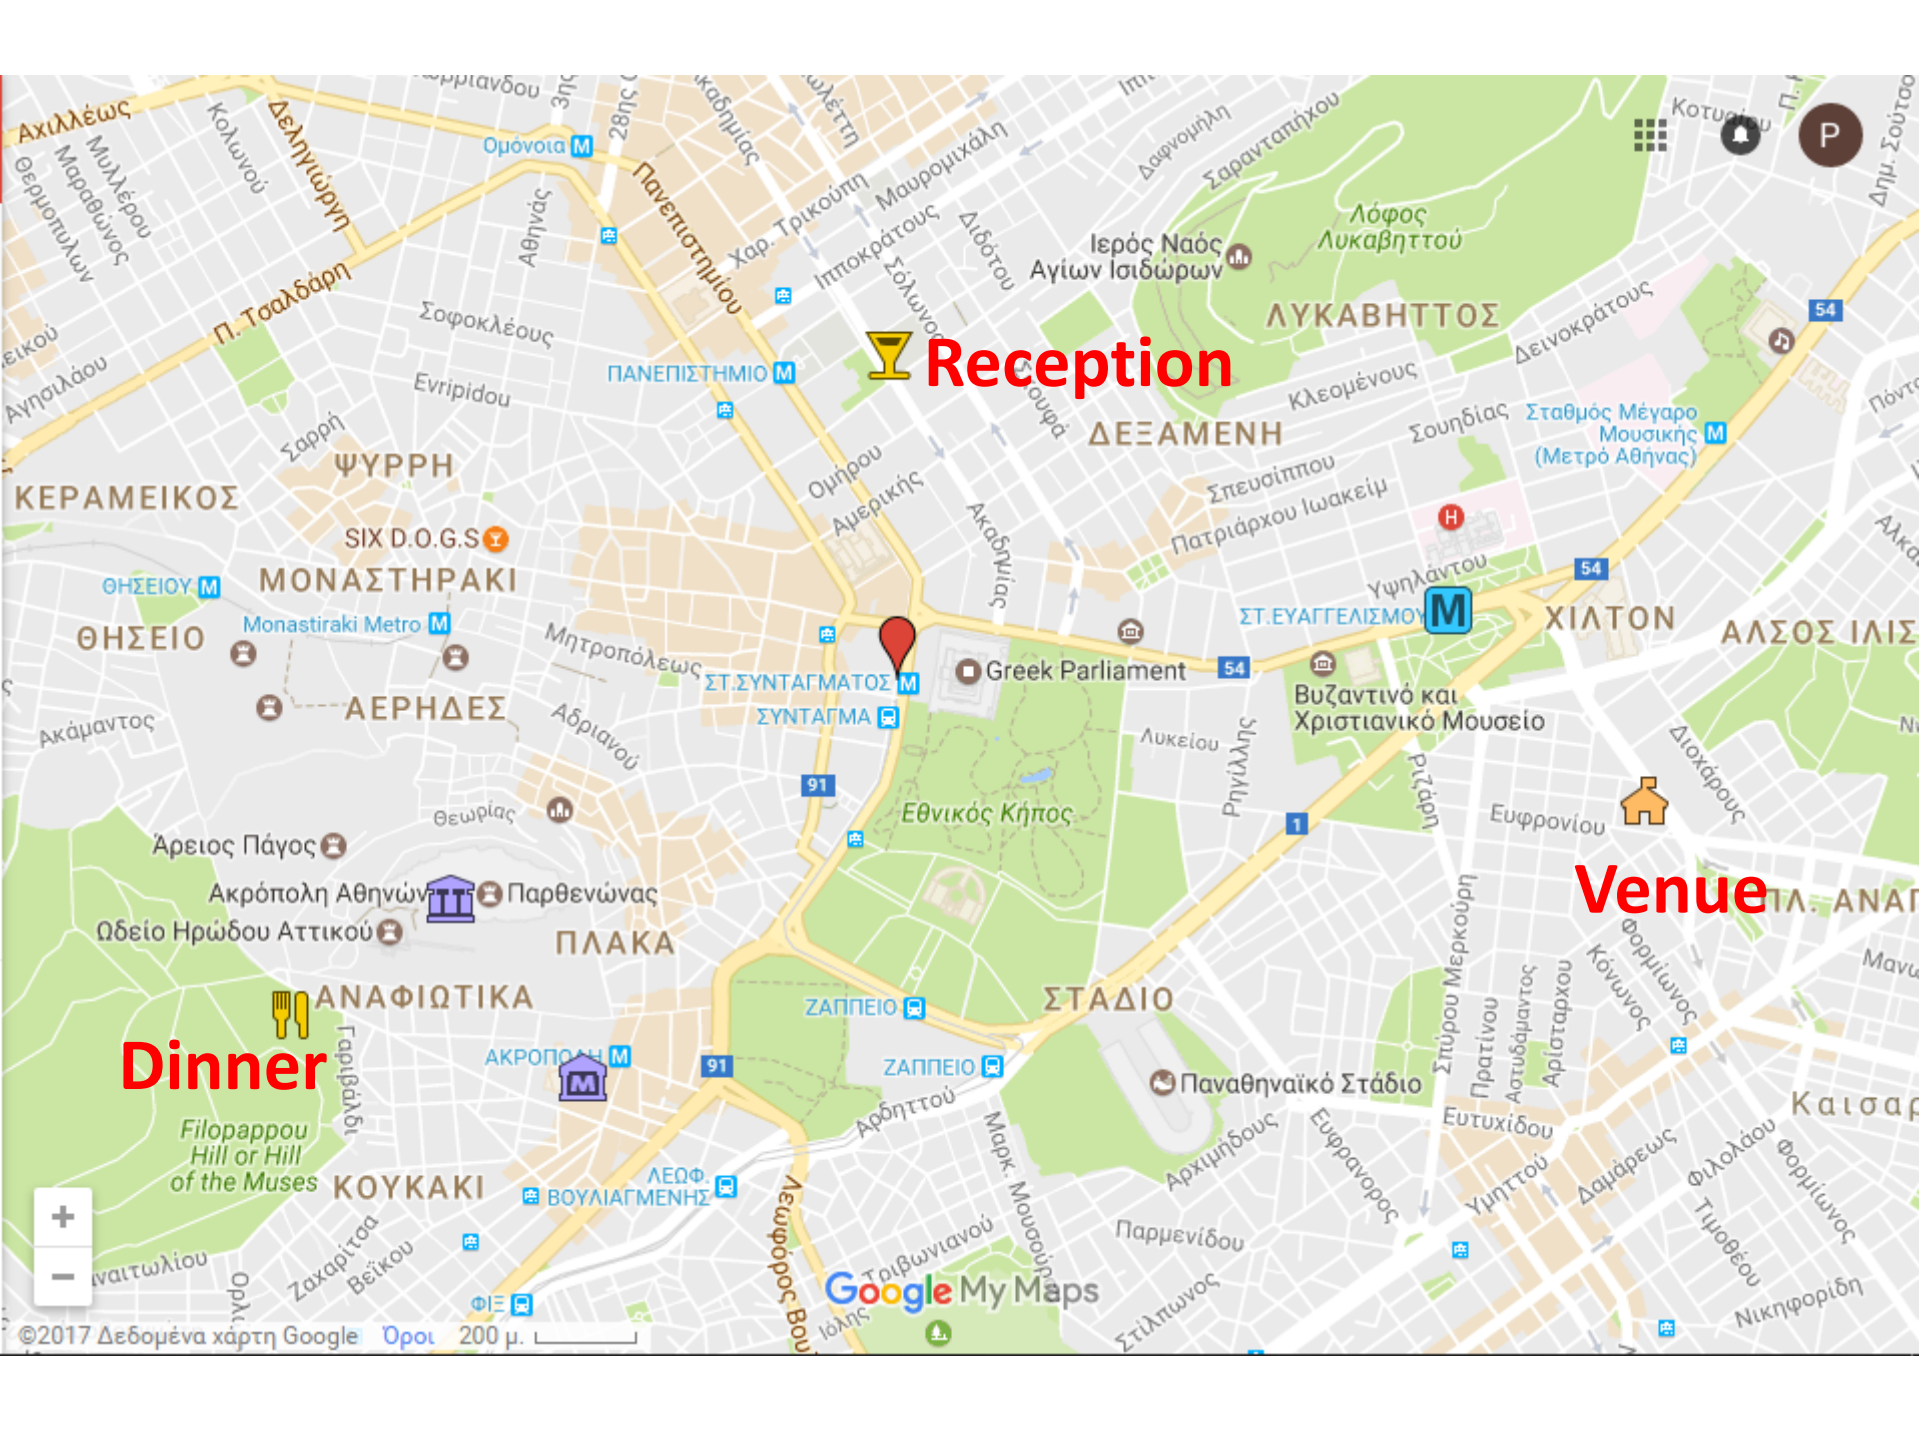

How to go to the Conference Reception

 **Reception**

 **Venue**

 **Dinner**

Metro Station Evangelismos

Venue

In the tube

- Take the **Blue Line** towards **Aigaleo**
- **Change Lines in Syntagma** (1 stop after Evangelismos)
- Take **Red Line** towards **Anthoupoli**
- You stop at **Panepistimio** station (1 stop after Syntagma)

**Metro Station
Panepistimio**

Reception

Getting back (tube)

- Take **Red Line** towards **Elliniko**
- **Change Lines** in **Syntagma** (1 stop after Panepistimio)
- Take the **Blue Line** towards **Airport**
- You stop at **Evangelismos** station (1 stop after Syntagma)